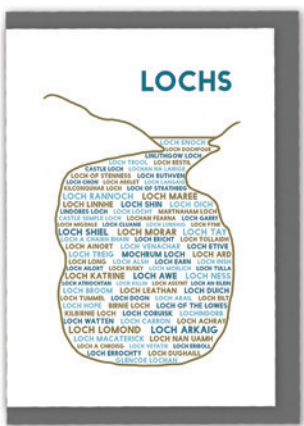

ISLANDS

Cotton tea towel

A4 and A3 print
framed and unframed

Hardboard coaster

A6 greetings card

Bone china mug
8oz and 13 oz available

Enamel mug

LOCHS

Cotton tea towel

Bone china mug
8oz and 13 oz available

Enamel mug

A4 and A3 print
framed and unframed

Hardboard coaster

A6 greetings card

GLENS

Cotton tea towel

Bone china mug
8oz and 13 oz available

Enamel mug

A4 and A3 print
framed and unframed

Hardboard coaster

A6 greetings card

A6 greetings cards

Packaged with C6 envelopes in biodegradable film

A6 greetings cards