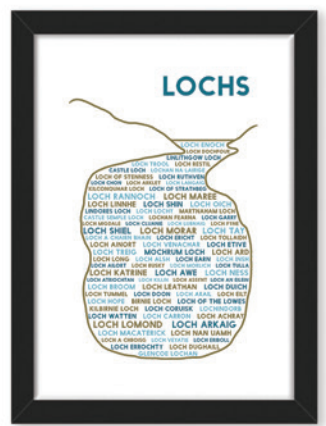

A6 greetings card

CORBETTS

Cotton tea towel
Arriving October 2020

A4 and A3 print
framed and unframed

Hardboard coaster

A6 greetings card

Bone china mug
8oz and 13 oz available

Enamel mug

ISLANDS

Cotton tea towel

A4 and A3 print
framed and unframed

Hardboard coaster

A6 greetings card

Bone china mug
8oz and 13 oz available

Enamel mug

LOCHS

Cotton tea towel

Bone china mug
8oz and 13 oz available

Enamel mug

A4 and A3 print
framed and unframed

Hardboard coaster

A6 greetings card

GLENS

Cotton tea towel