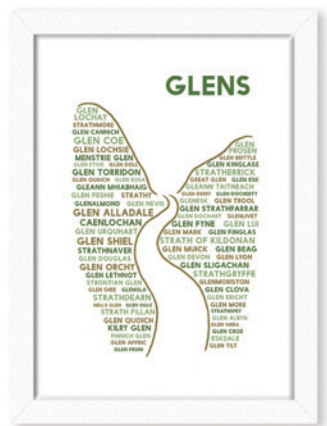

ISLANDS

Cotton tea towel

A4 and A3 print
framed and unframed

Hardboard coaster

A6 greetings card

Bone china mug
8oz and 13 oz available

Enamel mug

LOCHS

Cotton tea towel

Bone china mug
8oz and 13 oz available

Enamel mug

A4 and A3 print
framed and unframed

Hardboard coaster

A6 greetings card

GLENS

Cotton tea towel

Bone china mug
8oz and 13 oz available

Enamel mug

A4 and A3 print
framed and unframed

Hardboard coaster

A6 greetings card

A6 greetings cards

Packaged with C6 envelopes in biodegradable film

A6 greetings cards