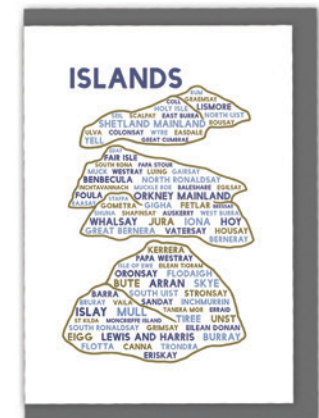

ISLANDS

Cotton tea towel

A4 and A3 print
framed and unframed

Hardboard coaster

A6 greetings card

Bone china mug
8oz and 13 oz available

Enamel mug

LOCHS

Cotton tea towel

Bone china mug
8oz and 13 oz available

Enamel mug

A4 and A3 print
framed and unframed

Hardboard coaster

A6 greetings card

GLENS

Cotton tea towel