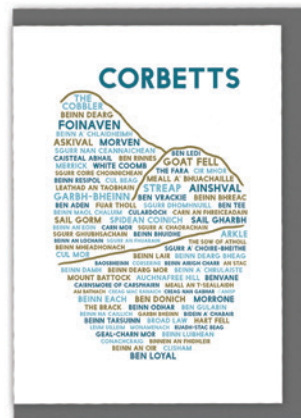

A6 greetings card

CORBETTS

Cotton tea towel
Arriving October 2020

A4 and A3 print
framed and unframed

Hardboard coaster

A6 greetings card

Bone china mug
8oz and 13 oz available

Enamel mug