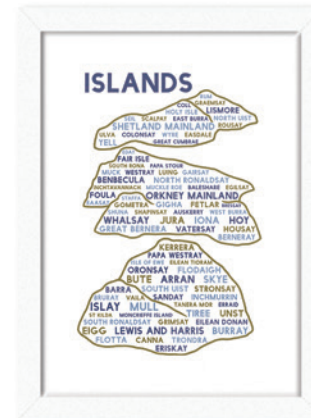

A6 greetings card

CORBETTS

Cotton tea towel
Arriving October 2020

A4 and A3 print
framed and unframed

Hardboard coaster

A6 greetings card

Bone china mug
8oz and 13 oz available

Enamel mug

ISLANDS

Cotton tea towel

A4 and A3 print
framed and unframed

Hardboard coaster

A6 greetings card

Bone china mug
8oz and 13 oz available

Enamel mug

LOCHS